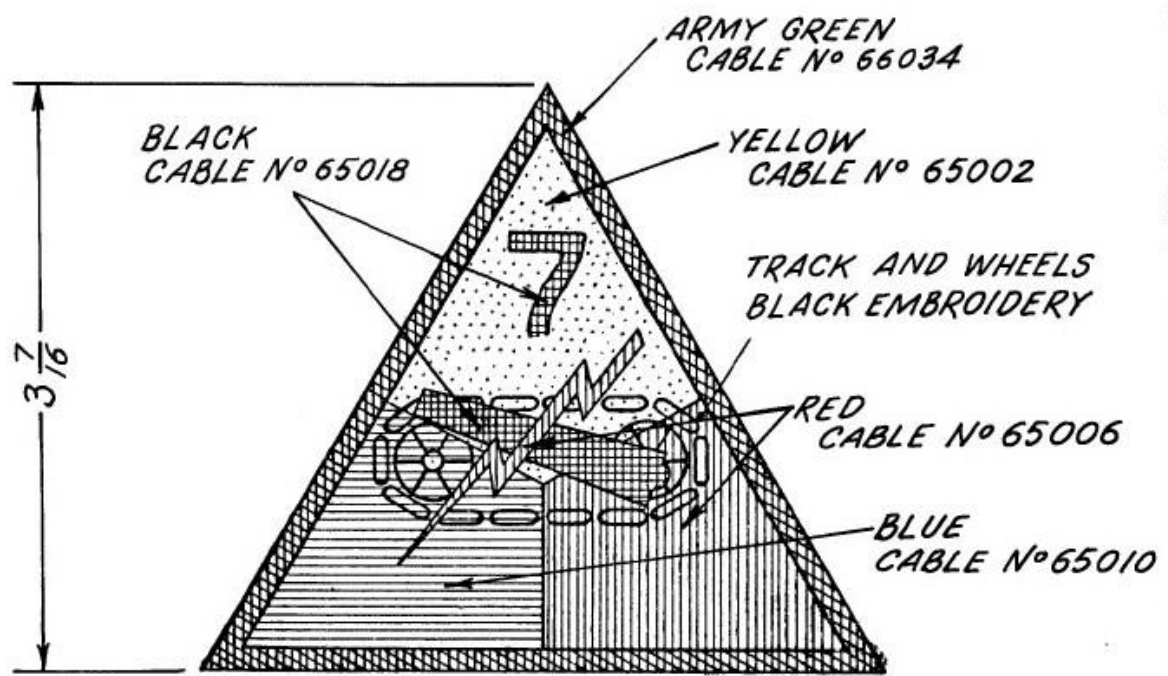

HARRY B. TEMPLE, SENIOR, A.C.G., COMMANDING

APPROVED FOR
Harry B. Temple
THE INSTITUTE OF HERALDRY

U.S. ARMY

EXAMINED
CHECKED BY *CAC*

DRAWN BY *JLM*

5500 STITCHES
150/2 DENIER

SUPERSEDES DWG. ON 5-2-23 DTD. 4 JAN. 1941